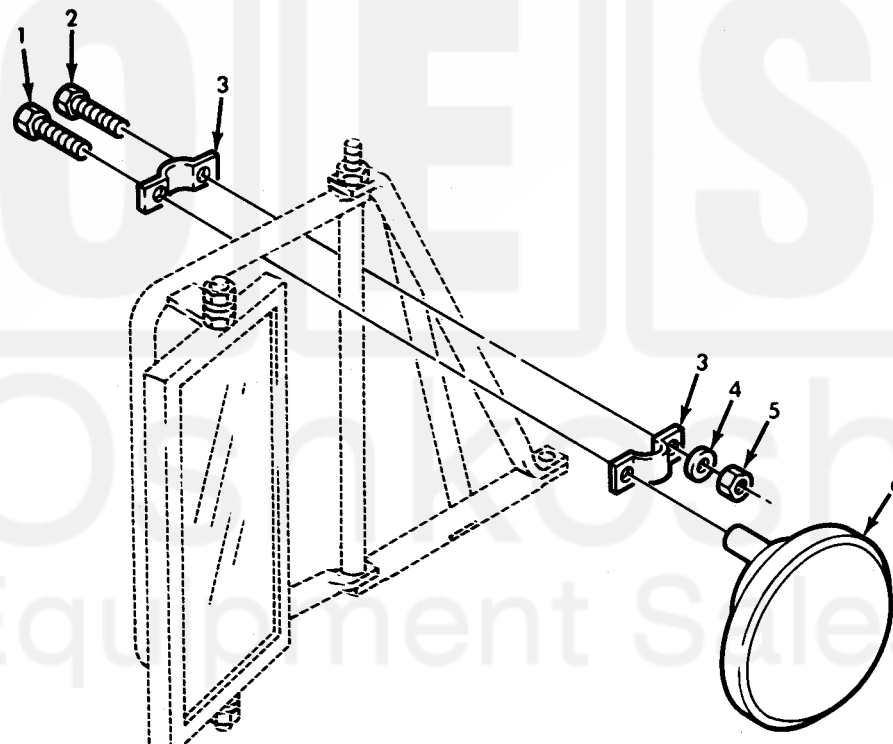

UNIT, DIRECT SUPPORT, AND GENERAL SUPPORT MAINTENANCE
REPAIR PARTS AND SPECIAL TOOLS LIST
TRUCK, 5-TON, 6X6, M809 SERIES TRUCKS (DIESEL)

Figure 438. Convex Side View Mirror and Mounting Hardware.

(1) ITEM NO	(2) SMR CODE	(3) NSN	(4) CAGEC	(5) PART NUMBER	(6) DESCRIPTION AND USABLE ON CODE (UOC)	(7) QTY
GROUP 2202 ACCESSORY ITEMS						
FIG. 438 CONVEX SIDE VIEW MIRROR AND MOUNTING HAREWARE						
1	PAOZZ	5306-00-042-5841	24617	425841	BOLT, ASSEMBLED WASH.....	2
2	PAOZZ	5306-00-068-0513	18876	MS90727001-06	SCREW, CAP, HEXAGON H.....	2
3	PAOZZ	5340-01-165-4546	19207	12300828	CLAMP, MIRROR MOUNTI.....	4
4	PAOZZ	5310-00-582-5965	96906	MS35338-44	WASHER, LOCK.....	2
5	PAOZZ	5310-00-935-9022	96906	MS51943-32	NUT, SELF-LOCKING, HE.....	2
6	PAOZZ	2540-01-165-4677	19207	12300829	MIRROR HEAD, VEHICUL.....	2

END OF FIGURE